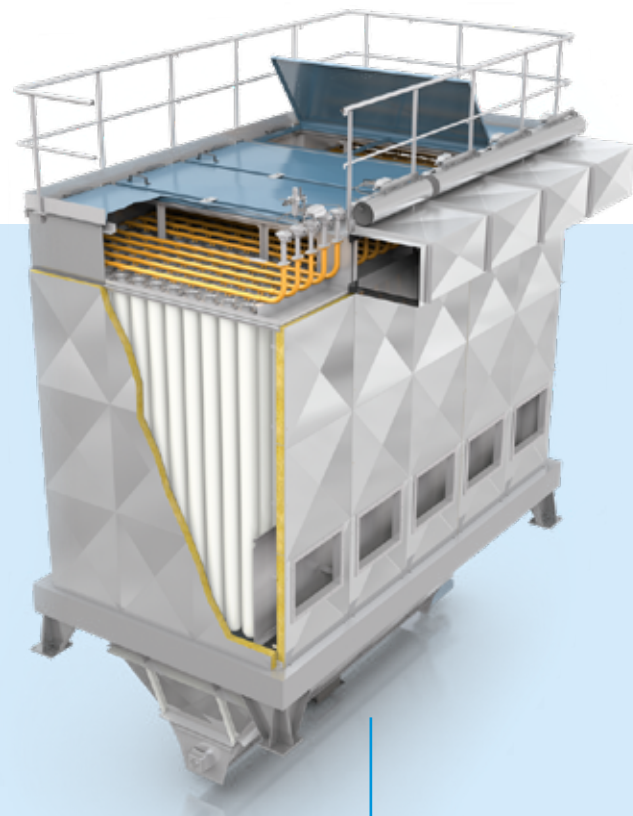

SCHEUCH
HOT GAS FILTER / CATALYTIC HOT GAS FILTER

FACTS

All components at a glance:

- → BAG FILTERS
- → ELECTROSTATIC PRECIPITATORS
- → HOT GAS FILTER
- → CATALYTIC HOT GAS FILTER
- → CENTRIFUGAL SEPARATORS
- → DRY SCRUBBERS
- → CONDITIONED DRY SCRUBBERS
- → SCR PLANTS
- → HEAT RECOVERY PLANTS
- → EVAPORATION, PIPE AND MASS COOLERS
- → EXHAUST AIR COLLECTION INCL. CFD SIMULATION
- → PIPING
- → DUST SILOS
- → FANS
- → RTO
- → DECONOX®